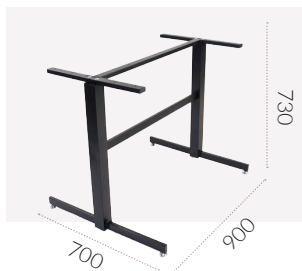

LISBOA 2 WAY

Table Base

ORIGIN: China **USE:** Indoor **WARRANTY:** 12 Months

DIMENSIONS:

H730 Table

 10.2 kg

CODES:

Black - BTLI2WBK

FINISHES:

Mild Steel

Black
Semi-gloss

LISBOA 2 WAY

Table Base

SPECIFICATIONS:

Spider:

Hole Depth: 20mm

Footprint:

Assembly:

Plate & Screw -->

Column:

Square : 60mm

Base:

Footprint:

Adjustable Footglides: