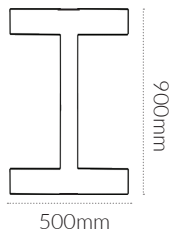

LISBOA 2 WAY

Table Base

ORIGIN: China **USE:** Indoor **WARRANTY:** 12 Months

DIMENSIONS:

H730 Table

 10.2 kg

CODES:

Black - BTLI2WBK

FINISHES:

Mild Steel

Black
Semi-gloss

LISBOA 2 WAY

Table Base

SPECIFICATIONS:

Spider:

Hole Depth: 20mm

Footprint:

Assembly:

Plate & Screw -->

Column:

Square : 60mm

Base:

Footprint:

Adjustable Footglides: