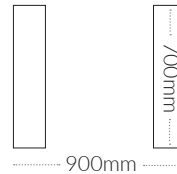

LISBOA 2 WAY

Table Base

ORIGIN: China **USE:** Indoor **WARRANTY:** 12 Months

DIMENSIONS:

H730 Table

 10.2 kg

CODES:

Black - BTLI2WBK

FINISHES:

Mild Steel

Black
Semi-gloss

LISBOA 2 WAY

Table Base

SPECIFICATIONS:

Spider:

Hole Depth: 20mm

Footprint:

Assembly:

Plate & Screw -->

Column:

Square : 60mm

Base:

Footprint:

Adjustable Footglides:

Thread: M8
Length: 18mm

Top Max:

Table:

PRODUCT MAINTENANCE:

Powdercoated Mild Steel:

1. Regularly dust surface with damp cloth.
2. Wash with a soft cloth and warm soapy water.
3. Always dry with a lint free cloth.